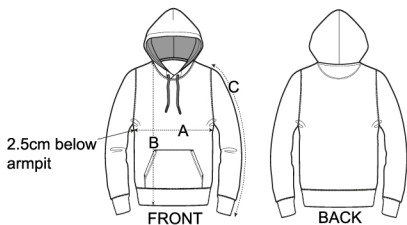

PRACTICE YO! CUTS OG HOODIE

PRACTICE YO! CUTS

PYCH0003

	SIZES (cm)	S	M	L	XL	XXL	3XL
A	Half Chest	51.5	54	57	60	63	66
B	Body Length	68	72	74	76	78	80
C	Sleeve Length	64	65.5	67	68.5	70	70

STANLEY/STELLA